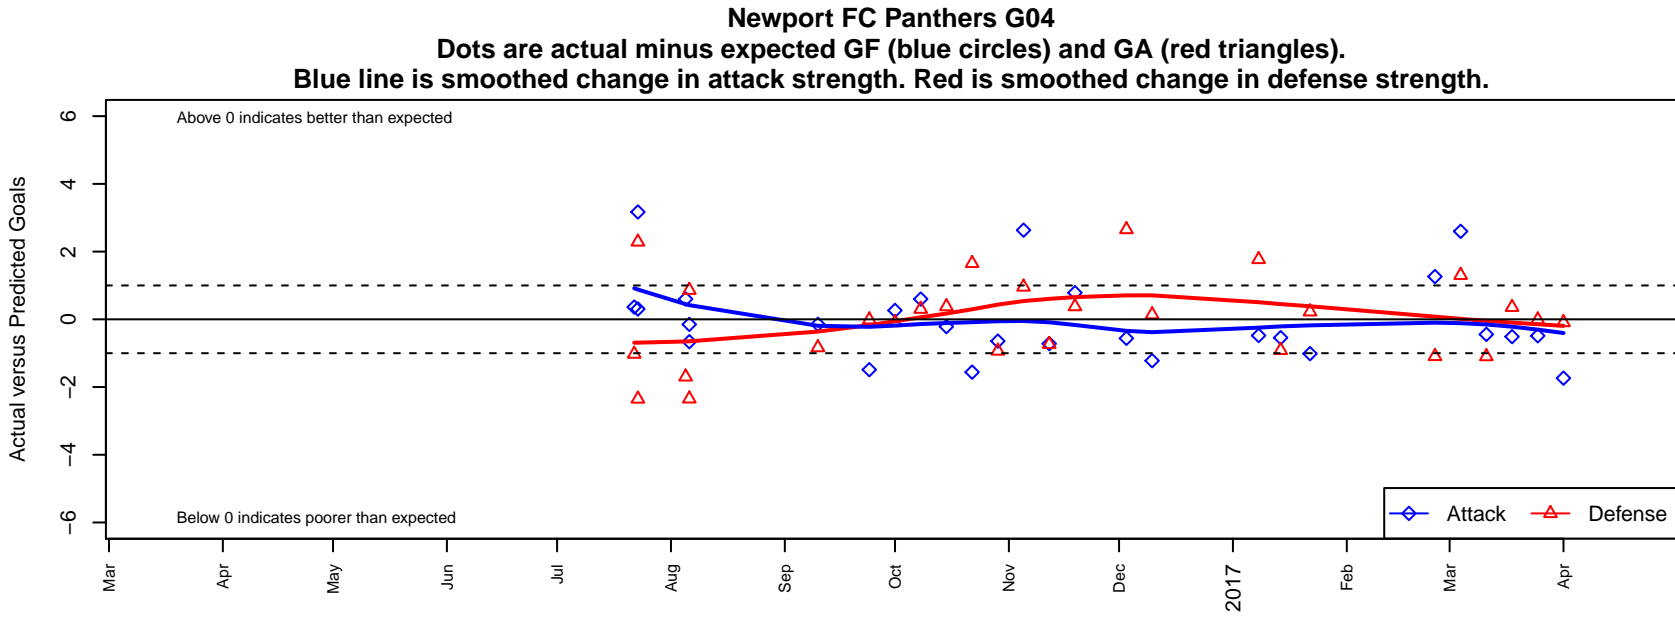

**attack and defense variance (black dot)
relative to other teams
and top 10 in region**

**attack and defense rating
relative to others at age
and all opponents in last 13 months**

Newport FC Panthers G04

Newport Youth SC
Bellevue, WA
G04 total strength=583
attack=0.58 defense=0.38
fall league = NPSL Div 3 (04) U13
spr league = Spr NPSL (04) Div 3 U13

alt names used:
Newport FC GU13 Panthers
Newport FC GU13 Panthers
Newport FC G04
Newport FC G04
Newport FC G'04

Venues played:
2016 Sounders FC Cup GU13 Silver
2016 Eastside FC Cup GU13
2016 NPSL Division 3 (04) U13
2016 Founders Cup G04 Div A
2016 Spr NPSL (04) Division 3 U13