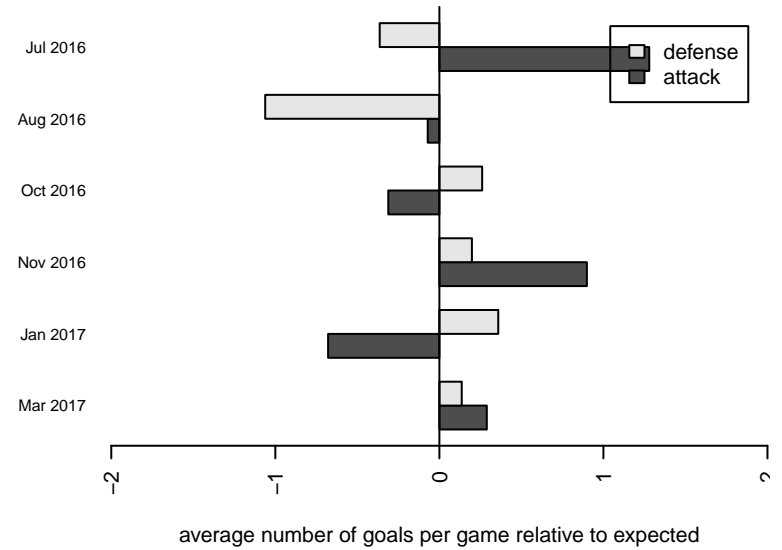

Performance relative to 13 month average