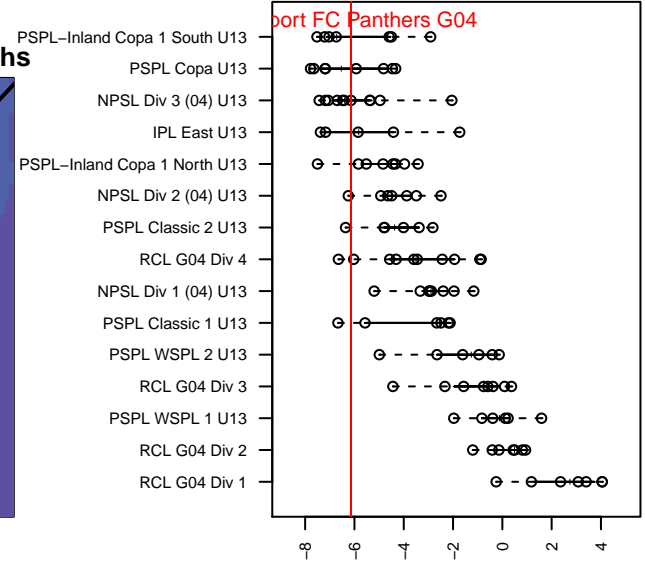

**attack and defense rating
relative to others at age
and all opponents in last 13 months**