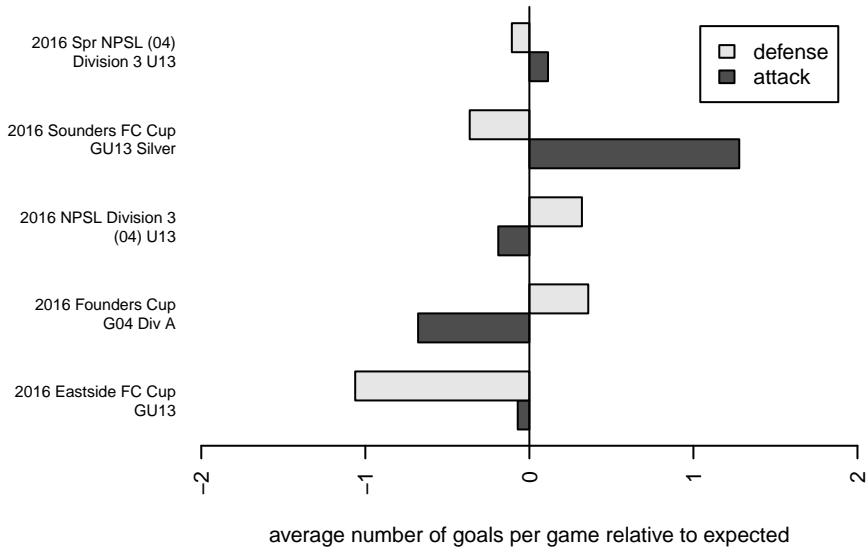

Performance relative to 13 month average